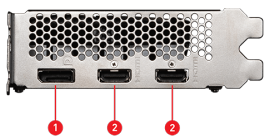

SPECIFICATIONS

型号名称	GeForce RTX™ 3050 VENTUS 2X 6G OC
显示芯片	NVIDIA® GeForce RTX™ 3050
显存	6GB GDDR6
显存位宽	96-bit
核心频率	Boost: 1492 MHz
显存速度	14 Gbps
最大屏幕输出数	3
最大分辨率	7680 x 4320
输出接口	DisplayPort x 1 (v1.4a) HDMI™ x 2 (Supports 4K@120Hz as specified in HDMI™ 2.1)
HDCP 支持	Y
显卡功耗	70 W
建议电源 (W)	300 W
DirectX 版本支持	12 Ultimate
OpenGL 版本支持	4.6
显卡尺寸	189 x 109 x 42 mm
重量(显卡/包装盒)	381 g / 610 g

FEATURES

Dual Fan

Two fans and a huge heatsink ensure a cool and quiet experience for you.

Custom Fan

The custom fan design with an optimized blade that generates more airflow and air pressure.

Custom PCB

The custom PCB has been engineered with hardened circuits and optimized trace routing for performance and reliability.

CONNECTIONS

1. DisplayPort
2. HDMI™