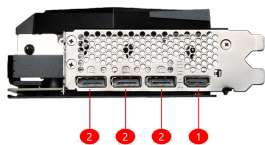

SPECIFICATIONS

型号名称	GeForce RTX™ 3060 Ti GAMING TRIO 8GD6X
CUDA® CORES	4864 Units
显示芯片	NVIDIA® GeForce RTX™ 3060 Ti GDDR6X
显存	8GB GDDR6X
显卡功耗	265W
显存位宽	256-bit
核心频率	Boost: 1755 MHz
显存速度	19 Gbps
最大屏幕输出数	4
自适应垂直同步	Y
G-SYNC® technology	Y
最大分辨率	7680x4320
输出接口	DisplayPort x 3 (v1.4a) / HDMI™ x 1 (Supports 4K@120Hz as specified in HDMI™ 2.1)
HDCP 支持	Y
VR Ready	Y
建议电源 (W)	600W
供电接口	8-pin x2
DirectX 版本支持	12 Ultimate
OpenGL 版本支持	4.6
显卡尺寸	323 x 140 x 56mm
重量(显卡/包装盒)	1515g / 2343g

CONNECTIONS

1. HDMI™
2. DisplayPort

FEATURES

TRI FROZR 2

TRI FROZR 2 offers the perfect balance between cool temperatures and quiet fans during endless gaming sessions.

TORX FAN 4.0

A masterpiece of teamwork, fan blades work in pairs to create unprecedented levels of focused air pressure.

Airflow Control

Don't sweat it, Airflow Control guides the air to exactly where it needs to be for maximum cooling.

Core Pipe

Precision-machined heat pipes ensure max contact and spread heat along the full length of the heatsink.

Metal Backplate

Thermal pads under the sturdy metal backplate provide additional cooling while the flow-through ventilation reduces trapped heat.

Zero Frozr

The fans completely stop when temperatures are relatively low, eliminating all noise.