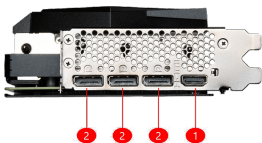

SPECIFICATIONS

总线接口	PCI Express® Gen 4
型号名称	GeForce RTX™ 3060 Ti GAMING X TRIO 8GD6X
显示芯片	NVIDIA® GeForce RTX™ 3060 Ti GDDR6X
显存	8GB GDDR6X
显存位宽	256-bit
核心频率	Boost: 1845 MHz
显存速度	19 Gbps
最大屏幕输出数	4
自适应垂直同步	Y
最大分辨率	7680x4320
输出接口	DisplayPort x 3 (v1.4a) / HDMI™ x 1 (Supports 4K@120Hz as specified in HDMI™ 2.1)
HDCP 支持	Y
VR Ready	Y
建议电源 (W)	600W
供电接口	8-pin x2
DirectX 版本支持	12 Ultimate
OpenGL 版本支持	4.6
显卡尺寸	323 x 140 x 56mm
重量(显卡/包装盒)	1515g / 2343g

CONNECTIONS

1. HDMI™
2. DisplayPort

FEATURES

TRI FROZR 2

TRI FROZR 2 offers the perfect balance between cool temperatures and quiet fans during endless gaming sessions.

TORX FAN 4.0

A masterpiece of teamwork, fan blades work in pairs to create unprecedented levels of focused air pressure.

Airflow Control

Don't sweat it, Airflow Control guides the air to exactly where it needs to be for maximum cooling.

Core Pipe

Precision-machined heat pipes ensure max contact and spread heat along the full length of the heatsink.