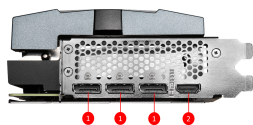

SPECIFICATIONS

总线接口	PCI Express® Gen 4
型号名称	GeForce RTX™ 3080 SUPRIM 12G LHR
显示芯片	NVIDIA® GeForce RTX™ 3080
显存	12GB GDDR6X
显存位宽	384-bit
核心频率	EXTREME Mode: 1830 MHz (MSI Center) GAMING Mode & SILENT Mode: 1815 MHz
显存速度	19 Gbps
最大屏幕输出数	4
自适应垂直同步	Y
最大分辨率	7680 x 4320
输出接口	DisplayPort x 3 (v1.4a) HDMI™ x 1 (Supports 4K@120Hz as specified in HDMI™ 2.1)
HDCP 支持	Y
VR Ready	Y
建议电源 (W)	850W
供电接口	8-pin x 3
DirectX 版本支持	12 API
OpenGL 版本支持	4.6
显卡尺寸	336 x 140 x 61 mm
重量(显卡/包装盒)	1903g / 3193g

CONNECTIONS

1. DisplayPort
2. HDMI™

FEATURES

Core Pipe

Precision-machined heat pipes ensure max contact and spread heat along the full length of the heatsink.

TORX FAN 4.0

A masterpiece of teamwork, fan blades work in pairs to create unprecedented levels of focused air pressure.

Airflow Control

Don't sweat it, Airflow Control guides the air to exactly where it needs to be for maximum cooling.

Aluminum Backplate

Thermal pads beneath the sturdy metal backplate provide additional cooling.

Close Quarters Heatpipe & Heatsink

Memory modules have their own close quarters heatpipe and heatsink for dedicated cooling.

TRI FROZR 2S

Thermals are kept in check in masterful ways under that sculpted exterior, letting you focus on your games.