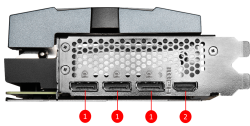

SPECIFICATIONS

总线接口	PCI Express® Gen 4
型号名称	GeForce RTX™ 3080 SUPRIM X 12G LHR
显示芯片	NVIDIA® GeForce RTX™ 3080
显存	12GB GDDR6X
显存位宽	384-bit
核心频率	EXTREME Mode: 1905 MHz (MSI Center) GAMING Mode & SILENT Mode: 1890 MHz
显存速度	19 Gbps
最大屏幕输出数	4
自适应垂直同步	Y
最大分辨率	7680 x 4320
输出接口	DisplayPort x 3 (v1.4a) HDMI™ x 1 (Supports 4K@120Hz as specified in HDMI™ 2.1)
HDCP 支持	Y
建议电源 (W)	850W
VR Ready	Y
供电接口	8-pin x 3
DirectX 版本支持	12 API
OpenGL 版本支持	4.6
显卡尺寸	336 x 140 x 61 mm
重量(显卡/包装盒)	1903g / 3193g

CONNECTIONS

1. DisplayPort
2. HDMI™

FEATURES

- Core Pipe**
Precision-machined heat pipes ensure max contact and spread heat along the full length of the heatsink.
- TORX FAN 4.0**
A masterpiece of teamwork, fan blades work in pairs to create unprecedented levels of focused air pressure.
- Airflow Control**
Don't sweat it, Airflow Control guides the air to exactly where it needs to be for maximum cooling.
- Aluminum Backplate**
Thermal pads beneath the sturdy metal backplate provide additional cooling.
- Close Quarters Heatpipe & Heatsink**
Memory modules have their own close quarters heatpipe and heatsink for dedicated cooling.
- TRI FROZR 2S**
Thermals are kept in check in masterful ways under that sculpted exterior, letting you focus on your games.
- MSI Center**
The exclusive MSI Center software lets you monitor, tweak and optimize MSI products in real-time.
- Dual BIOS**
Dual BIOS lets you set the priority to full performance in GAMING mode or low noise in SILENT mode.