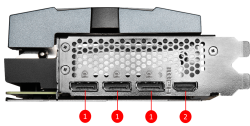

SPECIFICATIONS

总线接口	PCI Express® Gen 4
型号名称	GeForce RTX™ 3080 Ti SUPRIM 12G
显示芯片	NVIDIA® GeForce RTX™ 3080 Ti
显存	12GB GDDR6X
显存位宽	384-bit
核心频率	EXTREME Mode: 1785 MHz (MSI Center) GAMING Mode & SILENT Mode: 1770 MHz
显存速度	19 Gbps
最大屏幕输出数	4
自适应垂直同步	Y
最大分辨率	7680 x 4320
输出接口	DisplayPort x 3 (v1.4a) HDMI™ x 1 (Supports 4K@120Hz as specified in HDMI™ 2.1)
HDCP 支持	Y
建议电源 (W)	850W
VR Ready	Y
供电接口	8-pin x 3
DirectX 版本支持	12 API
OpenGL 版本支持	4.6
显卡尺寸	336 x 140 x 61 mm
重量(显卡/包装盒)	1905 g / 3230 g

CONNECTIONS

1. DisplayPort
2. HDMI™

FEATURES

Core Pipe

Precision-machined heat pipes ensure max contact and spread heat along the full length of the heatsink.

TORX FAN 4.0

A masterpiece of teamwork, fan blades work in pairs to create unprecedented levels of focused air pressure.

Airflow Control

Don't sweat it, Airflow Control guides the air to exactly where it needs to be for maximum cooling.

Aluminum Backplate

Thermal pads beneath the sturdy metal backplate provide additional cooling.