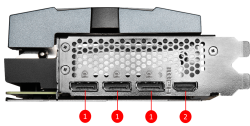

SPECIFICATIONS

总线接口	PCI Express® Gen 4
型号名称	GeForce RTX™ 3080 Ti SUPRIM X 12G
显示芯片	NVIDIA® GeForce RTX™ 3080 Ti
显存	12GB GDDR6X
显存位宽	384-bit
核心频率	EXTREME Mode: 1845 MHz (MSI Center) GAMING Mode & SILENT Mode: 1830 MHz
显存速度	19 Gbps
最大屏幕输出数	4
自适应垂直同步	Y
最大分辨率	7680 x 4320
输出接口	DisplayPort x 3 (v1.4a) HDMI™ x 1 (Supports 4K@120Hz as specified in HDMI™ 2.1)
HDCP 支持	Y
建议电源 (W)	850W
VR Ready	Y
供电接口	8-pin x 3
DirectX 版本支持	12 API
OpenGL 版本支持	4.6
显卡尺寸	336 x 140 x 61 mm
重量(显卡/包装盒)	1905 g / 3230 g

CONNECTIONS

1. DisplayPort
2. HDMI™

FEATURES

Core Pipe

Precision-machined heat pipes ensure max contact and spread heat along the full length of the heatsink.

TORX FAN 4.0

A masterpiece of teamwork, fan blades work in pairs to create unprecedented levels of focused air pressure.

Airflow Control

Don't sweat it, Airflow Control guides the air to exactly where it needs to be for maximum cooling.

Aluminum Backplate

Thermal pads beneath the sturdy metal backplate provide additional cooling.