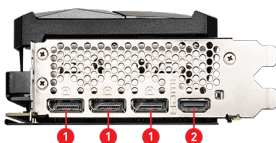

SPECIFICATIONS

总线接口	PCI Express® Gen 4
型号名称	GeForce RTX™ 3080 VENTUS 3X PLUS 12G OC LHR
显示芯片	NVIDIA® GeForce RTX™ 3080
显存	12GB GDDR6X
显存位宽	384-bit
核心频率	Boost: 1740MHz
显存速度	19 Gbps
最大屏幕输出数	4
自适应垂直同步	Y
最大分辨率	7680 x 4320
输出接口	DisplayPort x 3 (v1.4a) HDMI™ 2.1 x 1 (Supports 4K@120Hz as specified in HDMI™ 2.1)
HDCP 支持	Y
建议电源 (W)	750W
VR Ready	Y
供电接口	8-pin x 2
DirectX 版本支持	12 API
OpenGL 版本支持	4.6
显卡尺寸	305 x 120 x 57 mm
重量(显卡/包装盒)	1362g / 1986g

CONNECTIONS

1. DisplayPort
2. HDMI™

FEATURES

Afterburner

Take full control with the most recognized and widely used graphics card overlocking software in the world.

Triple Fan

Three fans and a huge heatsink ensure a cool and quiet experience for you.

TORX FAN 3.0

The award-winning MSI TORX Fan 3.0 design creates high static pressure and pushes the limits of thermal performance.

Core Pipe

Precision-machined heat pipes ensure max contact and spread heat along the full length of the heatsink.