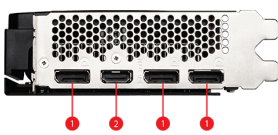

SPECIFICATIONS

型号名称	GeForce RTX™ 4060 8G GAMING DUKE 3X
显示芯片	NVIDIA® GeForce RTX™ 4060
显存	8GB GDDR6
显存位宽	128-bit
核心频率	Extreme Performance: 2475 MHz (MSI Center) Boost: 2460 MHz
显存速度	17 Gbps
最大屏幕输出数	4
最大分辨率	7680 x 4320
输出接口	DisplayPort x 3 (v1.4a) HDMI™ x 1 (Supports 4K@120Hz HDR and 8K@60Hz HDR and Variable Refresh Rate (VRR) as specified in HDMI™ 2.1a)
HDCP 支持	Y
显卡功耗	115 W
建议电源 (W)	550 W
供电接口	8-pin x 1
DirectX 版本支持	12 Ultimate
OpenGL 版本支持	4.6
显卡尺寸	319 x 122 x 45 mm
重量(显卡/包装盒)	900 g / 1393 g

CONNECTIONS

1. DisplayPort
2. HDMI™

FEATURES

Triple Fan

Three fans and a huge heatsink ensure a cool and quiet experience for you.

Ring-Shaped Fan Design

Ring arcs link the tips of all of the fan blades together to focus airflow and increase air pressure into the heatsink.

Metal Backplate

A sturdy backplate helps to strengthen the graphics card while a flow-through design reduces trapped heat.

Zero Frozr

The fans completely stop when temperatures are relatively low, eliminating all noise.