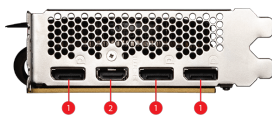

SPECIFICATIONS

总线接口	PCI Express® Gen 4 x 8
型号名称	GeForce RTX™ 4060 CYCLONE 8G OC
显示芯片	NVIDIA® GeForce RTX™ 4060
显存	8GB GDDR6
显存位宽	128-bit
核心频率	Extreme Performance: 2505 MHz (MSI Center) Boost: 2490 MHz
显存速度	17 Gbps
最大屏幕输出数	4
G-SYNC® technology	Y
最大分辨率	7680 x 4320
输出接口	DisplayPort x 3 (v1.4a) HDMI™ x 1 (Supports 4K@120Hz HDR and 8K@60Hz HDR and Variable Refresh Rate (VRR) as specified in HDMI™ 2.1a)
HDCP 支持	Y
建议电源 (W)	550 W
供电接口	8-pin x 1
DirectX 版本支持	12 Ultimate
OpenGL 版本支持	4.6
显卡尺寸	163 x 124 x 42 mm
重量(显卡/包装盒)	439 g / 749 g

CONNECTIONS

1. DisplayPort
2. HDMI™

FEATURES

CYCLONE Cooling Design

The circular thermal design dissipates heat from GPU and components effectively.

Custom Fan

The custom fan design with an optimized blade that generates more airflow and air pressure.

SOLID BACKPLATE

Increases toughness of the card to prevent bending while complementing the design.

Custom PCB

The custom PCB has been engineered with hardened circuits and optimized trace routing for performance and reliability.