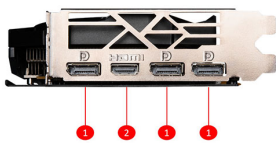

SPECIFICATIONS

型号名称	GeForce RTX™ 4060 GAMING 8G
显示芯片	NVIDIA® GeForce RTX™ 4060
显存	8GB GDDR6
显存位宽	128-bit
核心频率	Extreme Performance: 2475MHz (MSI Center) Boost: 2460 MHz
显存速度	17 Gbps
最大屏幕输出数	4
最大分辨率	7680 x 4320
输出接口	DisplayPort x 3 (v1.4a) HDMI™ x 1 (Supports 4K@120Hz HDR and 8K@60Hz HDR and Variable Refresh Rate (VRR) as specified in HDMI™ 2.1a)
HDCP 支持	Y
显卡功耗	115 W or 120 W
建议电源 (W)	550 W
供电接口	8-pin x 1
DirectX 版本支持	12 Ultimate
OpenGL 版本支持	4.6
显卡尺寸	247 x 130 x 41 mm
重量(显卡/包装盒)	587 g / 1000 g

CONNECTIONS

1. DisplayPort
2. HDMI™

FEATURES

TWIN FROZR 9

MSI's TWIN FROZR 9 thermal design enhances heat dissipation all around the graphics card.

TORX FAN 5.0

Fan blades linked by ring arcs and a fan cowl work together to stabilize and maintain high-pressure airflow.

Copper Baseplate

A solid nickel-plated copper baseplate transfers heat from the GPU to all heat pipes for better cooling.

Core Pipe

Precision-machined heat pipes ensure max contact and spread heat along the full length of the heatsink.

Airflow Control

Don't sweat it, Airflow Control guides the air to exactly where it needs to be for maximum cooling.

Metal Backplate

A sturdy backplate helps to strengthen the graphics card while a flow-through design reduces trapped heat.