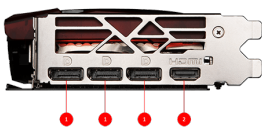

SPECIFICATIONS

总线接口	PCI Express® Gen 4 x 8
型号名称	GeForce RTX™ 4060 Ti 8G GAMING SLIM MONSTER HUNTER EDITION
显示芯片	NVIDIA® GeForce RTX™ 4060 Ti
显存	8GB GDDR6
显存位宽	128-bit
核心频率	Extreme Performance: 2550 MHz (MSI Center) Boost: 2535 MHz
显存速度	18 Gbps
最大屏幕输出数	4
G-SYNC® technology	Y
最大分辨率	7680 x 4320
输出接口	DisplayPort x 3 (v1.4a) HDMI™ x 1 (Supports 4K@120Hz HDR and 8K@60Hz HDR and Variable Refresh Rate (VRR) as specified in HDMI 2.1a)"
HDCP 支持	Y
建议电源 (W)	550 W
Weight (Card / Package / Bundle Pack)	905g / 1673g / 2618g
供电接口	8-pin x 1
DirectX 版本支持	12 Ultimate
OpenGL 版本支持	4.6
显卡尺寸	307 x 125 x 46 mm

CONNECTIONS

1. DisplayPort
2. HDMI™

FEATURES

- POWER BUNDLE**
 Embark on a journey with a limited-edition graphics card and controller bundle pack, enhancing the gaming experience with immersive visuals and accurate handling.
- TRI FROZR 3**
 Stay cool and quiet. MSI's TRI FROZR 3 thermal design enhances heat dissipation all around the graphics card.
- TORX FAN 5.0**
 Fan blades linked by ring arcs and a fan cowl work together to stabilize and maintain high-pressure airflow.
- Airflow Control**
 Sections of different heatsink fins disrupt unwanted airflow harmonics and reduce noise.
- Core Pipe**
 Precision-machined heat pipes ensure max contact to the GPU and spread heat along the full length of the heatsink.
- Metal Backplate**
 Thermal pads under the sturdy metal backplate provide additional cooling while the flow-through ventilation reduces trapped heat.
- Zero Frozr**
 The fans completely stop when temperatures are relatively low, eliminating all noise.
- Copper Baseplate**
 A solid nickel-plated copper baseplate transfers heat from the GPU to all heat pipes for better cooling.
- MSI Center**
 The exclusive MSI Center software lets you monitor, tweak and optimize MSI products in real-time.