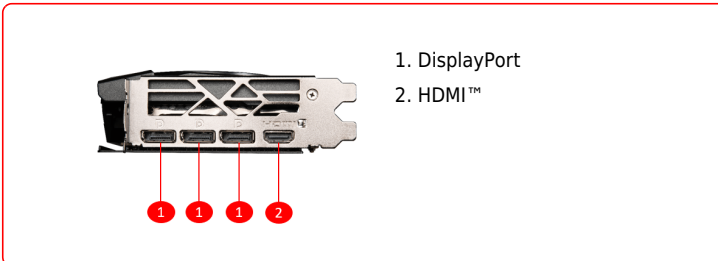

SPECIFICATIONS

型号名称	GeForce RTX™ 4060 Ti GAMING X SLIM 16G
显示芯片	NVIDIA® GeForce RTX™ 4060 Ti
显存	16GB GDDR6
显存位宽	128-bit
核心频率	Extreme Performance: 2685 MHz (MSI Center) Boost: 2670 MHz
显存速度	18 Gbps
最大屏幕输出数	4
最大分辨率	7680 x 4320
输出接口	DisplayPort x 3 (v1.4a) HDMI™ x 1 (Supports 4K@120Hz HDR and 8K@60Hz HDR and Variable Refresh Rate (VRR) as specified in HDMI 2.1a)
HDCP 支持	Y
显卡功耗	165W
建议电源 (W)	550W
供电接口	8-pin x 1
DirectX 版本支持	12 Ultimate
OpenGL 版本支持	4.6
显卡尺寸	307 x 125 x 46 mm
重量(显卡/包装盒)	919 g / 1636 g

CONNECTIONS

FEATURES

TRI FROZR 3

Stay cool and quiet. MSI's TRI FROZR 3 thermal design enhances heat dissipation all around the graphics card.

TORX FAN 5.0

Fan blades linked by ring arcs and a fan cowl work together to stabilize and maintain high-pressure airflow.

Airflow Control

Wave-curved 3.0 fin edges disrupt unwanted airflow harmonics resulting in reduced noise.

Core Pipe

Precision-machined heat pipes ensure max contact and spread heat along the full length of the heatsink.