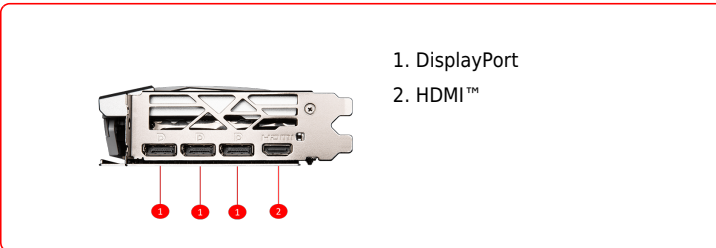

CONNECTIONS

1. DisplayPort
2. HDMI™

FEATURES

TRI FROZR 3

Stay cool and quiet. MSI's TRI FROZR 3 thermal design enhances heat dissipation all around the graphics card.

TORX FAN 5.0

Fan blades linked by ring arcs and a fan cowl work together to stabilize and maintain high-pressure airflow.

Copper Baseplate

A solid nickel-plated copper baseplate transfers heat from the GPU to all heat pipes for better cooling.

Core Pipe

Precision-machined heat pipes ensure max contact and spread heat along the full length of the heatsink.