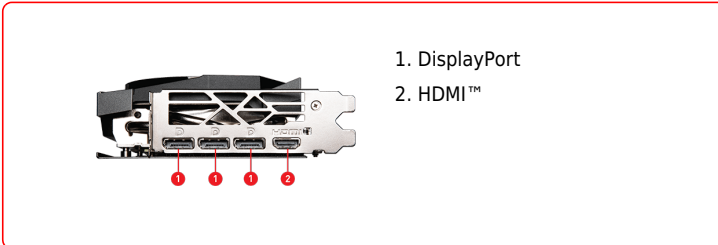

SPECIFICATIONS

总线接口	PCI Express® Gen 4 x16 (uses x8)
Cores	4352 Units
型号名称	GeForce RTX™ 4060 Ti GAMING X TRIO 8G
显示芯片	NVIDIA® GeForce RTX™ 4060 Ti
显存	8GB GDDR6
核心频率	Extreme Performance: 2685 MHz (MSI Center) Boost: 2670 MHz
显存速度	18 Gbps
最大屏幕输出数	4
G-SYNC® technology	Y
输出接口	DisplayPort x 3 (v1.4a) HDMI™ x 1 (Supports 4K@120Hz HDR and 8K@60Hz HDR and Variable Refresh Rate (VRR) as specified in HDMI™ 2.1a)
建议电源 (W)	550 W
DirectX 版本支持	12 Ultimate
OpenGL 版本支持	4.6
显卡尺寸	338 x 141 x 52 mm
重量(显卡/包装盒)	1167 g / 2025 g

CONNECTIONS

FEATURES

TRI FROZR 3

Stay cool and quiet. MSI's TRI FROZR 3 thermal design enhances heat dissipation all around the graphics card.

TORX FAN 5.0

Fan blades linked by ring arcs and a fan cowl work together to stabilize and maintain high-pressure airflow.

Copper Baseplate

A solid nickel-plated copper baseplate transfers heat from the GPU to all heat pipes for better cooling.

Core Pipe

Precision-machined heat pipes ensure max contact and spread heat along the full length of the heatsink.

Airflow Control

Don't sweat it, Airflow Control guides the air to exactly where it needs to be for maximum cooling.

Metal Backplate

A sturdy backplate helps to strengthen the graphics card while a flow-through design reduces trapped heat.