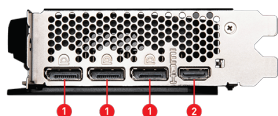

CONNECTIONS

1. DisplayPort
2. HDMI™