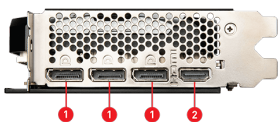

SPECIFICATIONS

总线接口	PCI Express® Gen 4 x16 (uses x8)
Cores	4352 Units
型号名称	GeForce RTX™ 4060 Ti VENTUS 3X 8G OC
显示芯片	NVIDIA® GeForce RTX™ 4060 Ti
显存	8GB GDDR6
显存位宽	128-bit
核心频率	Extreme Performance: 2580 MHz (MSI Center) Boost: 2565 MHz
显存速度	18 Gbps
最大屏幕输出数	4
G-SYNC® technology	Y
最大分辨率	7680 x 4320
显卡功耗	160 W
建议电源 (W)	550 W
供电接口	8-pin x 1
DirectX 版本支持	12 Ultimate
OpenGL 版本支持	4.6
显卡尺寸	308 x 120 x 43 mm
重量(显卡/包装盒)	713 g / 1065 g

CONNECTIONS

1. DisplayPort
2. HDMI™

FEATURES

Triple Fan

Three fans and a huge heatsink ensure a cool and quiet experience for you.

TORX FAN 4.0

A masterpiece of teamwork, fan blades work in pairs to create unprecedented levels of focused air pressure.

Copper Baseplate

A solid nickel-plated copper baseplate transfers heat from the GPU to all heat pipes for better cooling.

Core Pipe

Precision-machined heat pipes ensure max contact and spread heat along the full length of the heatsink.