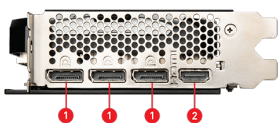

SPECIFICATIONS

总线接口	PCI Express® Gen 4 x16 (uses x8)
Cores	4352 Units
型号名称	GeForce RTX™ 4060 Ti VENTUS 3X 8G
显示芯片	NVIDIA® GeForce RTX™ 4060 Ti
显存	8GB GDDR6
显存位宽	128-bit
核心频率	Extreme Performance: 2550 MHz (MSI Center) Boost: 2535 MHz
显存速度	18 Gbps
最大屏幕输出数	4
G-SYNC® technology	Y
最大分辨率	7680 x 4320
输出接口	DisplayPort x 3 (v1.4a) HDMI™ x 1 (Supports 4K@120Hz HDR and 8K@60Hz HDR and Variable Refresh Rate (VRR) as specified in HDMI™ 2.1a)
显卡功耗	160 W
建议电源 (W)	550 W
供电接口	8-pin x 1
DirectX 版本支持	12 Ultimate
OpenGL 版本支持	4.6
显卡尺寸	308 x 120 x 43 mm
重量(显卡/包装盒)	713 g / 1065 g

CONNECTIONS

1. DisplayPort
2. HDMI™

FEATURES

Triple Fan

Three fans and a huge heatsink ensure a cool and quiet experience for you.

TORX FAN 4.0

A masterpiece of teamwork, fan blades work in pairs to create unprecedented levels of focused air pressure.

Copper Baseplate

A solid nickel-plated copper baseplate transfers heat from the GPU to all heat pipes for better cooling.

Core Pipe

Precision-machined heat pipes ensure max contact and spread heat along the full length of the heatsink.

Airflow Control

Don't sweat it, Airflow Control guides the air to exactly where it needs to be for maximum cooling.

Backplate

A clean-looking backplate reinforces the length of the card.

MSI Center

The exclusive MSI Center software lets you monitor, tweak and optimize MSI products in real-time.