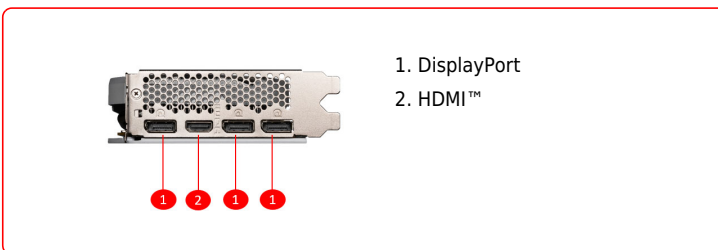

CONNECTIONS

1. DisplayPort
2. HDMI™