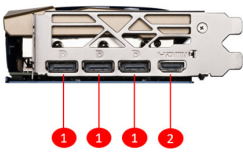

SPECIFICATIONS

总线接口	PCI Express® Gen 4
型号名称	GeForce RTX™ 4070 SUPER 12G GAMING SLIM World of Warcraft® EDITION
显示芯片	NVIDIA® GeForce RTX™ 4070 SUPER
显存	12GB GDDR6X
显存位宽	192-bit
核心频率	Extreme Performance: 2490 MHz (MSI Center) Boost: 2475 MHz
显存速度	21 Gbps
最大屏幕输出数	4
G-SYNC® technology	Y
最大分辨率	7680 x 4320
输出接口	DisplayPort x 3 (v1.4a) HDMI™ x 1 (Supports 4K@120Hz HDR and 8K@60Hz HDR and Variable Refresh Rate (VRR) as specified in HDMI™ 2.1a)
HDCP 支持	Y
建议电源 (W)	650 W
供电接口	16-pin x 1
DirectX 版本支持	12 Ultimate
OpenGL 版本支持	4.6
显卡尺寸	307 x 125 x 46 mm
重量(显卡/包装盒)	972 g / 3915 g

CONNECTIONS

1. DisplayPort
2. HDMI™

FEATURES

TRI FROZR 3

Stay cool and quiet. MSI's TRI FROZR 3 thermal design enhances heat dissipation all around the graphics card.

TORX FAN 5.0

Fan blades linked by ring arcs and a fan cowl work together to stabilize and maintain high-pressure airflow.

Copper Baseplate

A solid nickel-plated copper baseplate transfers heat from the GPU to all heat pipes for better cooling.

Core Pipe

Precision-machined heat pipes ensure max contact to the GPU and spread heat along the full length of the heatsink.

Airflow Control

Sections of different heatsink fins disrupt unwanted airflow harmonics and reduce noise.

Zero Frozr

The fans completely stop when temperatures are relatively low, eliminating all noise.

Metal Backplate