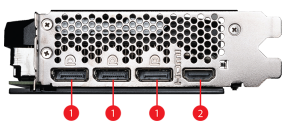

SPECIFICATIONS

总线接口	PCI Express® Gen 4
型号名称	GeForce RTX™ 4070 SUPER 12G VENTUS 2X OC
显示芯片	NVIDIA® GeForce RTX™ 4070 SUPER
显存	12GB GDDR6X
显存位宽	192-bit
核心频率	Extreme Performance: 2520 MHz (MSI Center) Boost: 2505 MHz
显存速度	21 Gbps
最大屏幕输出数	4
G-SYNC® technology	Y
最大分辨率	7680 x 4320
输出接口	DisplayPort x 3 (v1.4a) HDMI™ x 1 (Supports 4K@120Hz HDR, 8K@60Hz HDR, and Variable Refresh Rate as specified in HDMI™ 2.1a)
HDCP 支持	Y
建议电源 (W)	650 W
供电接口	16-pin x 1
DirectX 版本支持	12 Ultimate
OpenGL 版本支持	4.6
显卡尺寸	242 x 125 x 43 mm
重量(显卡/包装盒)	680 g / 998 g

CONNECTIONS

1. DisplayPort
2. HDMI™

FEATURES

Dual Fan

Two fans and a huge heatsink ensure a cool and quiet experience for you.

TORX FAN 4.0

A masterpiece of teamwork, fan blades work in pairs to create unprecedented levels of focused air pressure.

Copper Baseplate

A solid nickel-plated copper baseplate transfers heat from the GPU to all heat pipes for better cooling.

Core Pipe

Precision-machined heat pipes ensure max contact and spread heat along the full length of the heatsink.