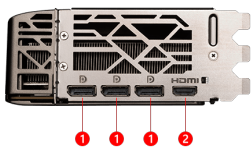

SPECIFICATIONS

总线接口	PCI Express® Gen 4
型号名称	GeForce RTX™ 4070 Ti SUPER 16G EXPERT
显示芯片	NVIDIA® GeForce RTX™ 4070 Ti SUPER
显存	16GB GDDR6X
显存位宽	256-bit
核心频率	Extreme Performance: 2685 MHz (MSI Center) Boost: 2670 MHz
显存速度	21 Gbps
最大屏幕输出数	4
G-SYNC® technology	Y
最大分辨率	7680 x 4320
输出接口	DisplayPort x 3 (v1.4a) HDMI™ x 1 (Supports 4K@120Hz HDR, 8K@60Hz HDR, and Variable Refresh Rate as specified in HDMI™ 2.1a)
HDCP 支持	Y
建议电源 (W)	700 W
供电接口	16-pin x 1
DirectX 版本支持	12 Ultimate
OpenGL 版本支持	4.6
显卡尺寸	312 x 141 x 61 mm
重量(显卡/包装盒)	1668g / 2636g

CONNECTIONS

1. DisplayPort
2. HDMI™

FEATURES

Flow Frozr

Stay cool and silent, MSI's Flow Frozr thermal design enhances graphics card heat dissipation.

Patented Fan Design

The unique design features a distinctive appearance and enhances airflow to improve heat dissipation capability.

Copper Baseplate

Heat from the GPU and memory modules is captured by a copper baseplate and then rapidly transferred to Core Pipes.

Core Pipe

Precision-machined heat pipes ensure max contact to the GPU and spread heat along the full length of the heatsink.

V-shaped Fins

Fins with a V-shaped cutout influence airflow inclination angles, which enhance flow efficiency.

Push Pull Airflow

Cooling efficiency is improved with two fans working collaboratively to reduce heat buildup.