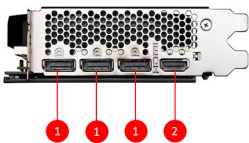

SPECIFICATIONS

总线接口	PCI Express® Gen 4
型号名称	GeForce RTX™ 4070 Ti SUPER 16G SHADOW 3X OC
显示芯片	NVIDIA® GeForce RTX™ 4070 Ti SUPER
显存	16GB GDDR6X
显存位宽	256-bit
核心频率	Extreme Performance: 2655 MHz (MSI Center) Boost: 2640 MHz
显存速度	21 Gbps
最大屏幕输出数	4
G-SYNC® technology	Y
最大分辨率	7680 x 4320
输出接口	DisplayPort x 3 (v1.4a) HDMI™ x 1 (Supports 4K@120Hz HDR, 8K@60Hz HDR, and Variable Refresh Rate as specified in HDMI™ 2.1a)
HDCP 支持	Y
建议电源 (W)	700 W
供电接口	16-pin x 1
DirectX 版本支持	12 Ultimate
OpenGL 版本支持	4.6
显卡尺寸	308 x 120 x 43 mm
重量(显卡/包装盒)	838g / 1294g

CONNECTIONS

1. DisplayPort
2. HDMI™

FEATURES

Afterburner

Take full control with the most recognized and widely used graphics card overlocking software in the world.

Triple Fan

Three fans and a huge heatsink ensure a cool and quiet experience for you.

Core Pipe

Precision-machined heat pipes ensure max contact and spread heat along the full length of the heatsink.

TORX FAN 4.0

A masterpiece of teamwork, fan blades work in pairs to create unprecedented levels of focused air pressure.

Backplate

A clean-looking backplate reinforces the length of the card.

Copper Baseplate

A solid nickel-plated copper baseplate transfers heat from the GPU to all heat pipes for better cooling.