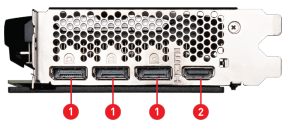

SPECIFICATIONS

总线接口	PCI Express® Gen 4
型号名称	GeForce RTX™ 4070 VENTUS 2X 12G OC
显示芯片	NVIDIA® GeForce RTX™ 4070
显存	12GB GDDR6X
显存位宽	192-bit
核心频率	Extreme Performance: 2520 MHz (MSI Center) Boost: 2505 MHz
显存速度	21 Gbps
最大屏幕输出数	4
G-SYNC® technology	Y
最大分辨率	7680 x 4320
输出接口	DisplayPort x 3 (v1.4a) HDMI™ x 1 (Supports 4K@120Hz HDR, 8K@60Hz HDR, and Variable Refresh Rate as specified in HDMI™ 2.1a)
HDCP 支持	Y
建议电源 (W)	650 W
供电接口	8-pin x 1
DirectX 版本支持	12 Ultimate
OpenGL 版本支持	4.6
显卡尺寸	242 x 125 x 43 mm
重量(显卡/包装盒)	651 g / 947 g

CONNECTIONS

1. DisplayPort
2. HDMI™

FEATURES

Dual Fan

Two fans and a huge heatsink ensure a cool and quiet experience for you.

TORX FAN 4.0

A masterpiece of teamwork, fan blades work in pairs to create unprecedented levels of focused air pressure.

Copper Baseplate

A solid nickel-plated copper baseplate transfers heat from the GPU to all heat pipes for better cooling.

Core Pipe

Precision-machined heat pipes ensure max contact and spread heat along the full length of the heatsink.