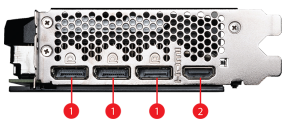

SPECIFICATIONS

总线接口	PCI Express® Gen 4
型号名称	GeForce RTX™ 4070 VENTUS 2X E 12G
显示芯片	NVIDIA® GeForce RTX™ 4070
显存	12GB GDDR6X
显存位宽	192-bit
核心频率	Extreme Performance: 2490 MHz (MSI Center) Boost: 2475 MHz
显存速度	21 Gbps
最大屏幕输出数	4
G-SYNC® technology	Y
最大分辨率	7680 x 4320
输出接口	DisplayPort x 3 (v1.4a) HDMI™ x 1 (Supports 4K@120Hz HDR, 8K@60Hz HDR, and Variable Refresh Rate as specified in HDMI™ 2.1a)
HDCP 支持	Y
建议电源 (W)	650 W
供电接口	8-pin x 1
DirectX 版本支持	12 Ultimate
OpenGL 版本支持	4.6
显卡尺寸	242 x 125 x 43 mm
重量(显卡/包装盒)	663 g / 959 g

CONNECTIONS

1. DisplayPort
2. HDMI™

FEATURES

Dual Fan

Two fans and a huge heatsink ensure a cool and quiet experience for you.

TORX FAN 4.0

A masterpiece of teamwork, fan blades work in pairs to create unprecedented levels of focused air pressure.

Copper Baseplate

A solid nickel-plated copper baseplate transfers heat from the GPU to all heat pipes for better cooling.

Core Pipe

Precision-machined heat pipes ensure max contact and spread heat along the full length of the heatsink.