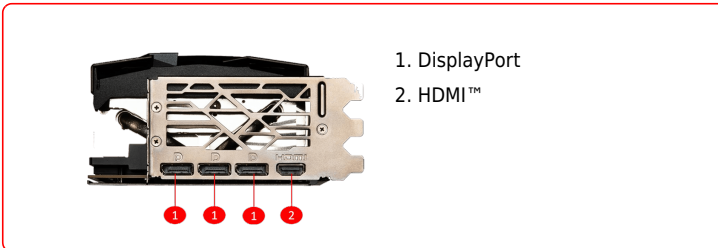

SPECIFICATIONS

型号名称	GeForce RTX™ 4080 16GB SUPRIM X
显示芯片	NVIDIA® GeForce RTX™ 4080 16GB
显存	16GB GDDR6X
显存位宽	256-bit
核心频率	Extreme Performance: 2640 MHz (MSI Center) Boost: 2625 MHz (GAMING & SILENT Mode)
显存速度	22.4 Gbps
最大屏幕输出数	4
最大分辨率	7680 x 4320
输出接口	DisplayPort x 3 (v1.4a) HDMI™ x 1 (Supports 4K@120Hz HDR, 8K@60Hz HDR, and Variable Refresh Rate as specified in HDMI™ 2.1a)
HDCP 支持	Y
显卡功耗	320 W
建议电源 (W)	850 W (Min.750 W)
供电接口	16-pin x 1
DirectX 版本支持	12 Ultimate
OpenGL 版本支持	4.6
显卡尺寸	336 x 142 x 78 mm
重量(显卡/包装盒)	2364g / 3565g

CONNECTIONS

FEATURES

TRI FROZR 3S

Push performance with the latest MSI cooling design and elevate sophistication with a prestigious appearance.

TORX FAN 5.0

Fan blades linked by ring arcs and a fan cowl work together to stabilize and maintain high-pressure airflow.

Vapor Chamber

The GPU and memory modules are covered with a Vapor Chamber which rapidly transfers heat to Core Pipes.

Core Pipe

Precision-machined heat pipes ensure max contact and spread heat along the full length of the heatsink.

Aluminum Backplate

Thermal pads beneath the sturdy metal backplate provide additional cooling.

Wave Curved 3.0

Additional efficiency is gained by adjusting the size of the wave edges under the fan motor and other spots where there is less airflow.