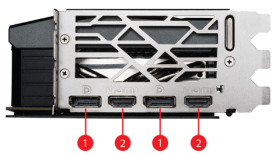

SPECIFICATIONS

总线接口	PCI Express® Gen 4
型号名称	GeForce RTX™ 4080 SUPER 16G GAMING SLIM
显示芯片	NVIDIA® GeForce RTX™ 4080 SUPER
显存	16GB GDDR6X
显存位宽	256-bit
核心频率	Extreme Performance: 2565 MHz (MSI Center) Boost: 2550 MHz (GAMING & SILENT Mode)
显存速度	23 Gbps
最大屏幕输出数	4
G-SYNC® technology	Y
最大分辨率	7680 x 4320
输出接口	DisplayPort x 2 (v1.4a) HDMI™ x 2 (Supports 4K@120Hz HDR, 8K@60Hz HDR, and Variable Refresh Rate as specified in HDMI 2.1a)
HDCP 支持	Y
建议电源 (W)	850 W (Min. 750 W)
供电接口	16-pin x 1
DirectX 版本支持	12 Ultimate
OpenGL 版本支持	4.6
显卡尺寸	322 x 136 x 62 mm
重量(显卡/包装盒)	1628 g / 2327 g

CONNECTIONS

1. DisplayPort
2. HDMI™

FEATURES

TRI FROZR 3

Stay cool and quiet. MSI's TRI FROZR 3 thermal design enhances heat dissipation all around the graphics card.

TORX FAN 5.0

Fan blades linked by ring arcs and a fan cowl work together to stabilize and maintain high-pressure airflow.

Copper Baseplate

Heat from the GPU and memory modules is captured by a copper baseplate and then rapidly transferred to Core Pipes.

Core Pipe

Precision-machined heat pipes ensure max contact to the GPU and spread heat along the full length of the heatsink.

Airflow Control

Sections of different heatsink fins disrupt unwanted airflow harmonics and reduce noise.

Metal Backplate

A sturdy backplate helps to strengthen the graphics card while a flow-through design reduces trapped heat.