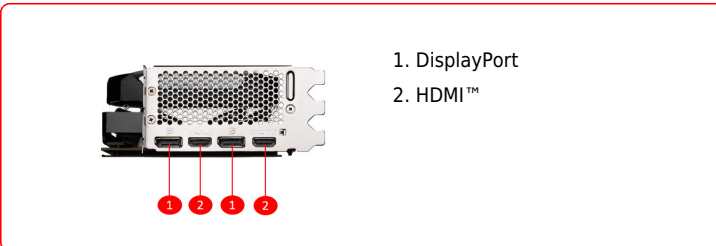

SPECIFICATIONS

型号名称	GeForce RTX™ 4080 SUPER 16G VENTUS 3X OC
显示芯片	NVIDIA® GeForce RTX™ 4080 SUPER
显存	16GB GDDR6X
显存位宽	256-bit
核心频率	Extreme Performance: 2595 MHz (MSI Center) Boost: 2580 MHz
显存速度	23 Gbps
最大屏幕输出数	4
最大分辨率	7680 x 4320
输出接口	DisplayPort x 2 (v1.4a) HDMI™ x 2 (Supports 4K@120Hz HDR, 8K@60Hz HDR, and Variable Refresh Rate as specified in HDMI™ 2.1a)
HDCP 支持	Y
显卡功耗	320 W
建议电源 (W)	750 W
供电接口	16-pin x1
DirectX 版本支持	12 Ultimate
OpenGL 版本支持	4.6
显卡尺寸	322 x 136 x 62 mm
重量(显卡/包装盒)	1543 g / 2147 g

CONNECTIONS

1. DisplayPort
2. HDMI™

FEATURES

- Triple Fan**
Three fans and a huge heatsink ensure a cool and quiet experience for you.
- TORX FAN 4.0**
A masterpiece of teamwork, fan blades work in pairs to create unprecedented levels of focused air pressure.
- Copper Baseplate**
A solid nickel-plated copper baseplate transfers heat from the GPU to all heat pipes for better cooling.
- Core Pipe**
Precision-machined heat pipes ensure max contact and spread heat along the full length of the heatsink.
- Airflow Control**
Don't sweat it, Airflow Control guides the air to exactly where it needs to be for maximum cooling.
- Metal Backplate**
A sturdy backplate helps to strengthen the graphics card while a flow-through design reduces trapped heat.
- MSI Center**
The exclusive MSI Center software lets you monitor, tweak and optimize MSI products in real-time.
- Afterburner**
Take full control with the most recognized and widely used graphics card overlocking software in the world.