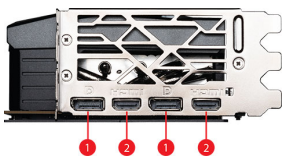

SPECIFICATIONS

总线接口	PCI Express® Gen 4
型号名称	GeForce RTX™ 4090 D 24G GAMING X SLIM
显示芯片	NVIDIA® GeForce RTX™ 4090 D
显存	24GB GDDR6X
显存位宽	384-bit
核心频率	Extreme Performance: 2535 MHz (MSI Center) Boost: 2520 MHz (GAMING & SILENT Mode)
显存速度	21 Gbps
最大屏幕输出数	4
G-SYNC® technology	Y
最大分辨率	7680 x 4320
输出接口	DisplayPort x 2 (v1.4a) HDMI™ x 2 (Supports 4K@120Hz HDR and 8K@60Hz HDR and Variable Refresh Rate (VRR) as specified in HDMI 2.1a)
HDCP 支持	Y
建议电源 (W)	850W
供电接口	16-pin x 1
DirectX 版本支持	12 Ultimate
OpenGL 版本支持	4.6
显卡尺寸	322 x 136 x 62 mm
重量(显卡/包装盒)	1777 g / 2477g

CONNECTIONS

1. DisplayPort
2. HDMI™

FEATURES

TRI FROZR 3

Stay cool and quiet. MSI's TRI FROZR 3 thermal design enhances heat dissipation all around the graphics card.

Copper Baseplate

Heat from the GPU and memory modules is captured by a copper baseplate and then rapidly transferred to Core Pipes.

Core Pipe

Precision-machined heat pipes ensure max contact to the GPU and spread heat along the full length of the heatsink.

Dual BIOS

Dual BIOS lets you set the priority to full performance in GAMING mode or low noise in SILENT mode.

TORX FAN 5.0

Fan blades linked by ring arcs and a fan cowl work together to stabilize and maintain high-pressure airflow.

Airflow Control

Sections of different heatsink fins disrupt unwanted airflow harmonics and reduce noise.