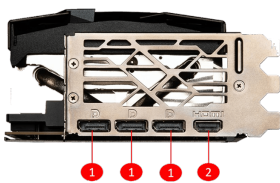

SPECIFICATIONS

总线接口	PCI Express® Gen 4
型号名称	GeForce RTX™ 4090 D 24G SUPRIM X
显示芯片	NVIDIA® GeForce RTX™ 4090 D
显存	24GB GDDR6X
显存位宽	384-bit
核心频率	Extreme Performance: 2535 MHz (MSI Center) Boost: 2520 MHz (GAMING & SILENT Mode)
显存速度	21 Gbps
最大屏幕输出数	4
G-SYNC® technology	Y
最大分辨率	7680 x 4320
输出接口	DisplayPort x 3 (v1.4a) HDMI™ x 1 (Supports 4K@120Hz as specified in HDMI 2.1a)
HDCP 支持	Y
建议电源 (W)	1000W (Min. 850W)
供电接口	16-pin x 1
DirectX 版本支持	12 Ultimate
OpenGL 版本支持	4.6
显卡尺寸	336 x 142 x 78 mm
重量(显卡/包装盒)	2413g / 3636g

CONNECTIONS

1. DisplayPort
2. HDMI™

FEATURES

TRI FROZR 3S

Push performance with the latest MSI cooling design and elevate sophistication with a prestigious appearance.

Vapor Chamber

The GPU and memory modules are covered with a Vapor Chamber which rapidly transfers heat to Core Pipes.

Core Pipe

Precision-machined heat pipes ensure max contact to the GPU and spread heat along the full length of the heatsink.

Wave Curved 3.0

Additional efficiency is gained by adjusting the size of the wave edges under the fan motor and other spots where there is less airflow.

TORX FAN 5.0

Fan blades linked by ring arcs and a fan cowl work together to stabilize and maintain high-pressure airflow.

Airflow Control

Sections of different heatsink fins disrupt unwanted airflow harmonics and reduce noise.