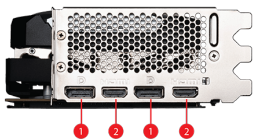

SPECIFICATIONS

总线接口	PCI Express® Gen 4
型号名称	GeForce RTX™ 4090 D 24G VENTUS 3X
显示芯片	NVIDIA® GeForce RTX™ 4090 D
显存	24GB GDDR6X
显存位宽	384-bit
核心频率	Extreme Performance: 2535 MHz (MSI Center) Boost: 2520 MHz
显存速度	21 Gbps
最大屏幕输出数	4
G-SYNC® technology	Y
最大分辨率	7680 x 4320
输出接口	DisplayPort x 2 (v1.4a) HDMI™ x 2 (Supports 4K@120Hz HDR, 8K@60Hz HDR, and Variable Refresh Rate as specified in HDMI™ 2.1a)
HDCP 支持	Y
建议电源 (W)	850 W
供电接口	16-pin x 1
DirectX 版本支持	12 Ultimate
OpenGL 版本支持	4.6
显卡尺寸	322 x 136 x 62 mm
重量(显卡/包装盒)	1675 g / 2255 g

CONNECTIONS

1. DisplayPort
2. HDMI™

FEATURES

Triple Fan

Three fans and a huge heatsink ensure a cool and quiet experience for you.

TORX FAN 4.0

A masterpiece of teamwork, fan blades work in pairs to create unprecedented levels of focused air pressure.

Copper Baseplate

A solid nickel-plated copper baseplate transfers heat from the GPU to all heat pipes for better cooling.

Core Pipe

Precision-machined heat pipes ensure max contact to the GPU and spread heat along the full length of the heatsink.

Metal Backplate

Thermal pads under the sturdy metal backplate provide additional cooling while the flow-through ventilation reduces trapped heat.

Airflow Control

Don't sweat it, Airflow Control guides the air to exactly where it needs to be for maximum cooling.