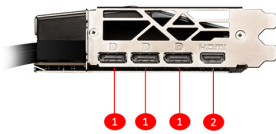

SPECIFICATIONS

型号名称	GeForce RTX® 4090 SUPRIM LIQUID X 24G
显示芯片	NVIDIA® GeForce RTX® 4090
显存	24GB GDDR6X
显存位宽	384-bit
核心频率	Extreme Performance: 2640 MHz (MSI Center) Boost: 2625 MHz (GAMING & SILENT Mode)
显存速度	21 Gbps
最大屏幕输出数	4
最大分辨率	7680x4320
输出接口	DisplayPort x 3 (v1.4a) HDMI™ x 1 (Supports 4K@120Hz HDR, 8K@60Hz HDR, and Variable Refresh Rate as specified in HDMI™ 2.1a)
HDCP 支持	Y
建议电源 (W)	1000W (Min. 850W)
供电接口	16-pin x 1
DirectX 版本支持	12 Ultimate
OpenGL 版本支持	4.6
显卡尺寸	Card: 280 x 140 x 43 mm radiator + fan: 274 x 121 x 55 mm Tube length: L470 ± 10 x D11.2 mm
重量(显卡/包装盒)	2353 g / 3837 g

CONNECTIONS

1. DisplayPort
2. HDMI™

FEATURES

Zero Frozr

Zero Frozr is the calm before the storm, keeping fans still and maintaining silence until cooling is needed.

Superior Cooling

The GPU is kept cool by closed loop liquid cooler while the memory and VRM's are cooled by a radial fan.

TORX FAN 5.0

Fan blades linked by ring arcs and a fan cowl work together to stabilize and maintain high-pressure airflow.

Micro-Fin Copper Base

A copper base with fine micro-fins immersed in the liquid stream effectively transfers heat away from the VRAM and GPU.

Aluminum Heat Radiator

Easy to install 240mm black aluminum radiator to reduce fan demand and dissipate heat efficiently.

Quick And Easy Installation

Upgrade to the power of liquid-cooled graphics in one minute or less.