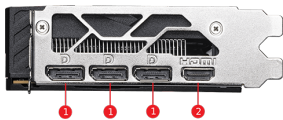

SPECIFICATIONS

型号名称	G5050-8G
显示芯片	NVIDIA® GeForce RTX™ 5050
显存	8GB GDDR6
显存位宽	128-bit
核心频率	Extreme Performance: 2587 MHz (MSI Center) Boost: 2572 MHz
显存速度	20 Gbps
Marketing Name	GeForce RTX™ 5050 8G GAMING
最大屏幕输出数	4
最大分辨率	7680 x 4320
输出接口	DisplayPort x 3 (v2.1b) HDMI™ x 1 (As specified in HDMI™ 2.1b: up to 4K 480Hz or 8K 120Hz with DSC, Gaming VRR, HDR)
显卡功耗	130 W
HDCP 支持	Y
建议电源 (W)	550 W
供电接口	8-pin x 1
DirectX 版本支持	12 Ultimate
OpenGL 版本支持	4.6
显卡尺寸	202 x 120 x 41 mm
重量(显卡/包装盒)	497 g / 859 g

CONNECTIONS

1. DisplayPort
2. HDMI™

FEATURES

Twin Frozr 10

Experience superior cooling and quieter performance with MSI's enhanced fan blade design.

STORMFORCE FAN

Seven fan blades, claw texturing, and a circular arc are designed for optimal airflow with minimal noise.

Reinforcing Backplate

The reinforcing backplate features a flow-through design that provides additional ventilation.

Zero Frozr

The fans completely stop when temperatures are relatively low, eliminating all noise.