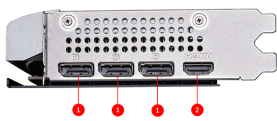

SPECIFICATIONS

总线接口	PCI Express® Gen 5 x16 (uses x8)
显示芯片	NVIDIA® GeForce RTX™ 5060 Ti
显存	16GB GDDR7
显存位宽	128-bit
核心频率	极致模式: 2587 MHz (MSI Center) Boost模式: 2572 MHz
显存速度	28 Gbps
Marketing Name	GeForce RTX™ 5060 Ti 16G VENTUS 2X PLUS
最大屏幕输出数	4
G-SYNC® technology	Y
最大分辨率	7680 x 4320
输出接口	DisplayPort x 3 (v2.1b) HDMI™ x 1 (As specified in HDMI™ 2.1b: up to 4K 480Hz or 8K 120Hz with DSC, Gaming VRR, HDR)
HDCP 支持	Y
建议电源 (W)	600
供电接口	8-pin x1
DirectX 版本支持	12 Ultimate
OpenGL 版本支持	4.6
显卡尺寸	227 x 126 x 41 mm
重量(显卡/包装盒)	600 g / 862 g

CONNECTIONS

1. DisplayPort
2. HDMI™

FEATURES

Dual Fan

Two fans and a huge heatsink ensure a cool and quiet experience for you.

STORMFORCE FAN

Seven fan blades, claw texturing, and a circular arc are designed for optimal airflow with minimal noise.

Metal Backplate

A sturdy metal backplate strengthens the graphics card while the airflow vent design reduces excess heat.

Zero Frozr

The fans completely stop when temperatures are relatively low, eliminating all noise.