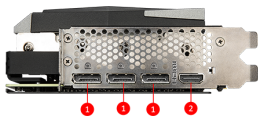

SPECIFICATIONS

型号名称	Radeon™ RX 6800 GAMING X TRIO 16G
显示芯片	Radeon™ RX 6800
显存	16GB GDDR6
显存位宽	256-bit
核心频率	Boost: Up to 2155 MHz / Game: Up to 1925 MHz
显存速度	16 Gbps
最大屏幕输出数	4
最大分辨率	7680x4320
输出接口	DisplayPort x 3 (v1.4) HDMI™ x 1 (Supports 4K@120Hz as specified in HDMI™ 2.1)
多显卡技术	Y
HDCP 支持	Y
VR Ready	Y
建议电源 (W)	650 W
供电接口	8-pin x 2
DirectX 版本支持	12
OpenGL 版本支持	4.6
显卡尺寸	324 x 141 x 55 mm
重量(显卡/包装盒)	1521g / 2326g

CONNECTIONS

1. DisplayPort
2. HDMI™

FEATURES

TRI FROZR 2

TRI FROZR 2 offers the perfect balance between cool temperatures and quiet fans during endless gaming sessions.

TORX FAN 4.0

A masterpiece of teamwork, fan blades work in pairs to create unprecedented levels of focused air pressure.

Airflow Control

Don't sweat it, Airflow Control guides the air to exactly where it needs to be for maximum cooling.

Core Pipe

Precision-machined heat pipes ensure max contact and spread heat along the full length of the heatsink.