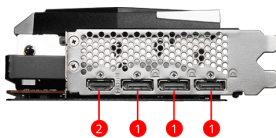

SPECIFICATIONS

CORES	5120 Units
型号名称	Radeon™ RX 6950 XT GAMING X TRIO 16G
显示芯片	Radeon™ RX 6950 XT
显存	16GB GDDR6
显存位宽	256-bit
核心频率	Boost: Up to 2454 MHz Game: Up to 2244 MHz
显存速度	18 Gbps
最大屏幕输出数	4
FreeSync™ Technology	Y
最大分辨率	7680x4320
输出接口	DisplayPort x 3 (v.1.4a) HDMI™ x 1 (Supports 4K@120Hz/8K@60Hz and VRR as specified in HDMI™ 2.1)
HDCP 支持	Y
建议电源 (W)	850 W or greater
VR Ready	Y
供电接口	8-pin x 3
DirectX 版本支持	12 Ultimate
OpenGL 版本支持	4.6
显卡尺寸	325 x 140 x 55mm
重量(显卡/包装盒)	1605 g / 2434 g

CONNECTIONS

1. DisplayPort
2. HDMI™

FEATURES

TRI FROZR 2

TRI FROZR 2 offers the perfect balance between cool temperatures and quiet fans during endless gaming sessions.

TORX FAN 4.0

A masterpiece of teamwork, fan blades work in pairs to create unprecedented levels of focused air pressure.

Airflow Control

Don't sweat it, Airflow Control guides the air to exactly where it needs to be for maximum cooling.

Core Pipe

Precision-machined heat pipes ensure max contact and spread heat along the full length of the heatsink.