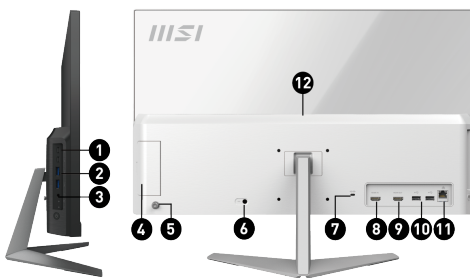

## System I/O-Ports

1. 2x USB3.2 Gen 2 Type C
2. 2x USB3.2 Gen 2 Type A
3. 1x Mic-in/Headphone-out combo
4. 1x Switchable 2.5" Storage
5. 5-Way Navigator
6. 1x DC-in
7. 1x Kensington Lock
8. 1x HDMI in
9. 1x HDMI out
10. 2x USB 2.0 Type A
11. 1x RJ45 LAN
12. 1x USB 2.0 Type A