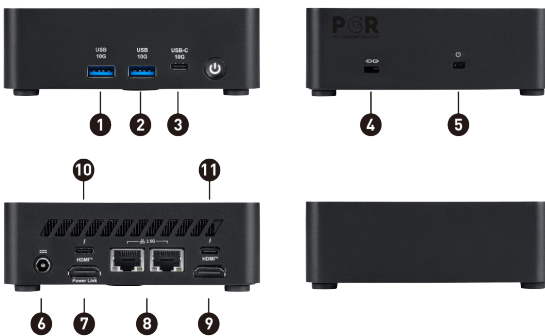

1. 1x USB 10Gbps Type A
2. 1x USB 10Gbps Type A
3. 1x USB 10Gbps Type C
4. 1x Kensington Lock Slot
5. 1x External Power Switch Slot
6. 1x DC Jack
7. 1x HDMI out (supports 4K @60Hz as specified in HDMI 2.1) which supports the MSI Power Link
8. 2x RJ45 LAN (2.5G)
9. 1x HDMI out (supports 4K @60Hz as specified in HDMI 2.1)
10. 2x RJ45 (2.5G)
11. 1x HDMI out (supports 4K @60Hz as specified in HDMI 2.1)
12. 1x Thunderbolt 4 (DP 1.4 alt-mode up to 4K@60Hz / PD-out 15W)
13. 1x Thunderbolt 4 (DP 1.4 alt-mode up to 4K@60Hz / PD-out 15W)